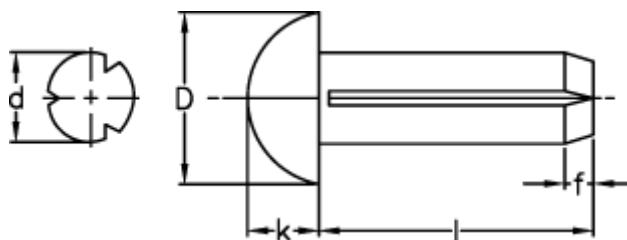

Article number: 088435101

Description: KLEE Slotted rivet N4 5x10, stainless
DIN 1476/DIN-EN-Norm 28 746

Measures

D	= 8.8
d	= 5.0
f	= 1.5
k	= 3.0
Length	= 7-25